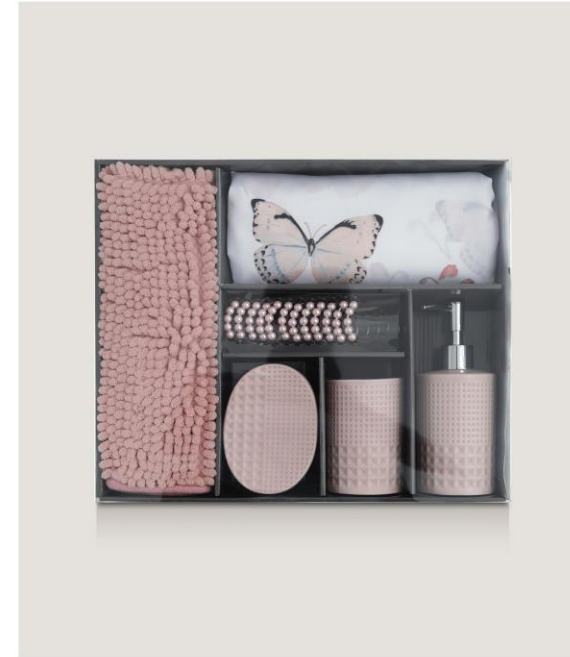

17pcs bathroom set

A Shower Curtain

B Shower Hooks

C Ceramic Sets

D Bath Rug

A + B + C + D

Package

.17pcs bathroom set
.size:38*32*8cm
.ctn:49*38.8*32.8cm/6sets

1pc shower curtain
1pc chenille mat/40*60cm/900gsm
1pc soap pumper
1pc tumbler
1pc soap dish
12pcs metal hooks

17pcs bathroom set

A Shower Curtain

B Shower Hooks

C Ceramic Sets

D Bath Rug

A + **B** + **C** + **D**

Package

.17pcs bathroom set
.size:38*32*8cm
.ctn:49*38.8*32.8cm/6sets

1pc shower curtain
1pc chenille mat/40*60cm/900gsm
1pc soap pumper
1pc tumbler
1pc soap dish
12pcs metal hooks

17pcs bathroom set

A Shower Curtain