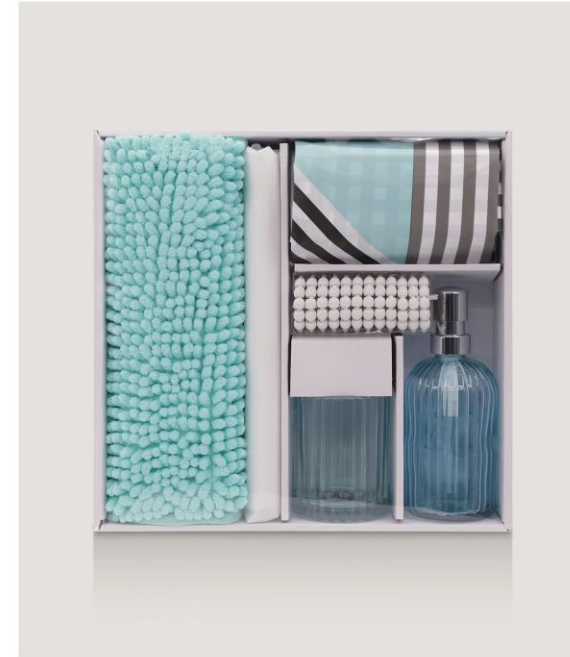

15pcs bathroom set

A Shower Curtain

B Shower Hooks

C Ceramic Sets

A + **B** + **C**

Package

.15pcs bathroom set
.size:25*29*8cm
.ctn:50.5*60*26.5cm/12sets

1pc polyester shower curtain
1pc Soap dispenser
1pc tumbler
12pc resin hooks

17pcs bathroom set

A Shower Curtain

B Shower Hooks

C Glass Sets

D Bath Rug

A + **B** + **C** + **D**

Package

.17pcs bathroom set
.size:32*32.5*8cm
.ctn:50.5*31.5*32.5cm/6sets