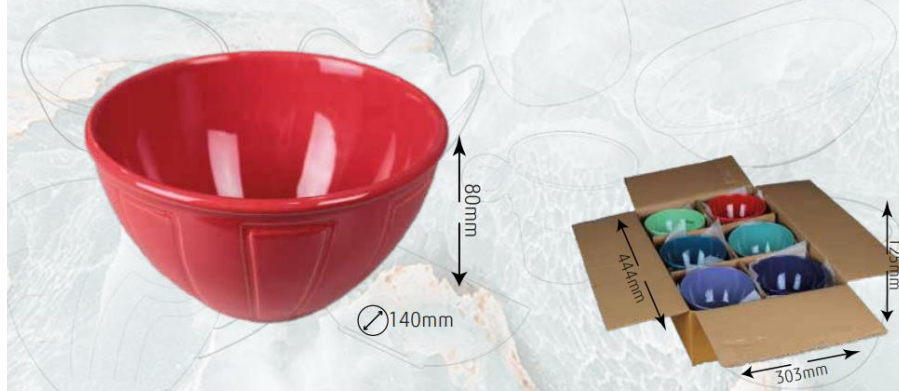

Lyra Bowl 14cm

D: 140mm	Bs D: 70mm	H: 80mm	Wt: 340gr	Cc: 600ml

PCS IN A PACK: 12	CBM: 0,01682	BOX WEIGHT: 4,3kg