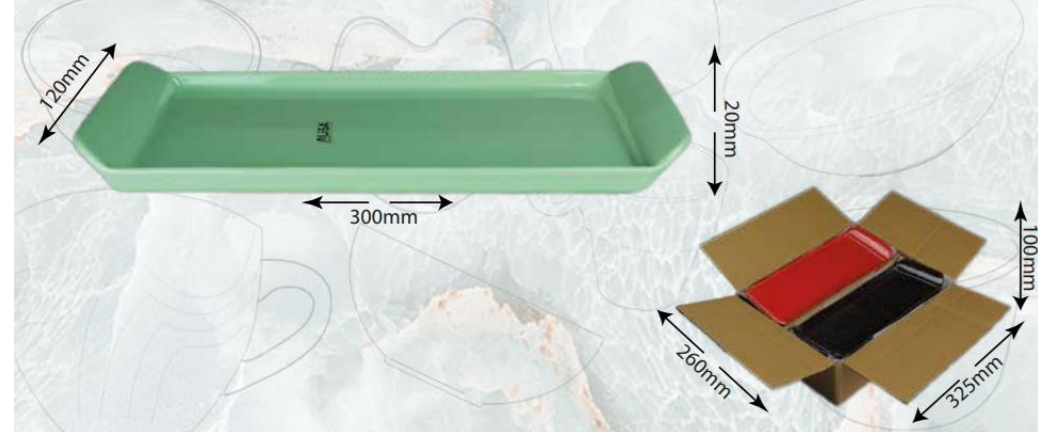

Selen Presentation Plate 30cm

W: 120mm	L: 300mm	H: 20mm	Wt: 520gr	

PCS IN A PACK: 12	CBM: 0,00837	BOX WEIGHT: 6,5kg