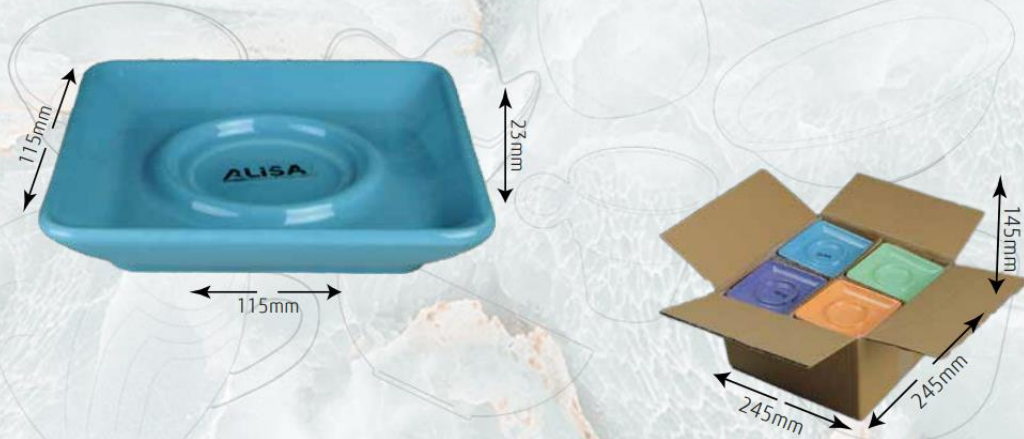

SAUCER 11,5cm

W: 115mm	L: 115 mm	H: 23mm	Wt: 95gr	

PCS IN A PACK: 48	CBM: 0,00864	BOX WEIGHT: 4,8kg