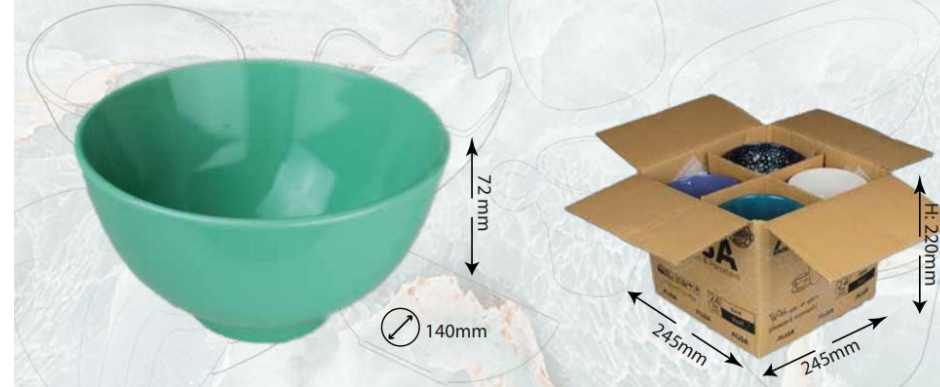

Solo Bowl 12cm

D: 120mm	Bs D: 60mm	H: 72mm	Wt: 245gr	Cc: 410ml

PCS IN A PACK: 24	CBM: 0,01325	BOX WEIGHT: 6,1vkg