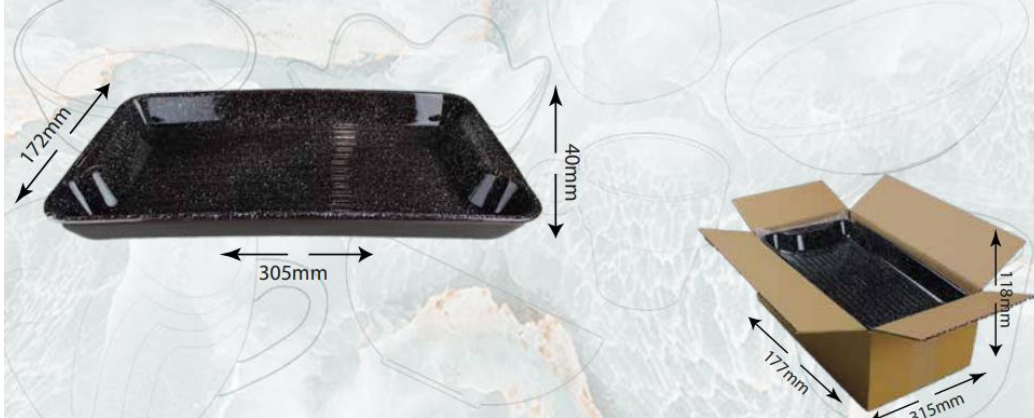

Line Rectangle Ovenplate 30cm

W: 172mm	L: 305mm	H: 40mm	Wt: 820gr	Cc: 700ml

PCS IN A PACK: 6	CBM: 0,00658	BOX WEIGHT: 5,2kg