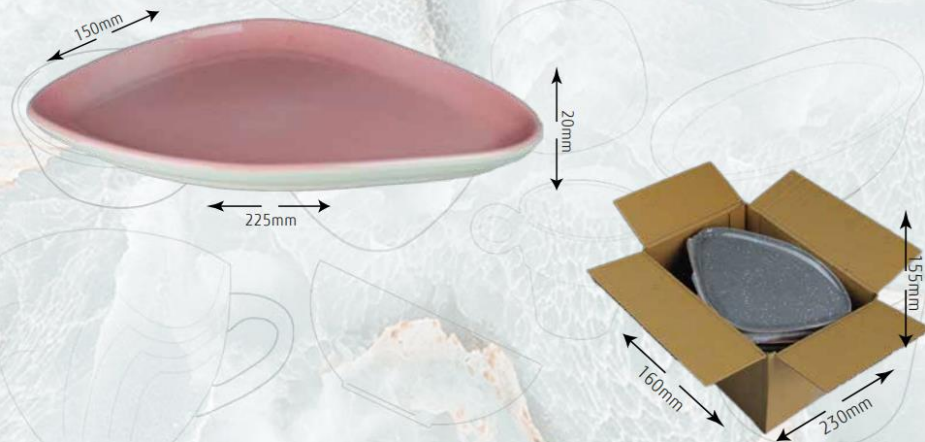

Organic Plate 23cm

W: 150mm	L: 225mm	H: 20mm	Wt: 285gr

PCS IN A PACK: 12	CBM: 0,00563	BOX WEIGHT: 3,6kg