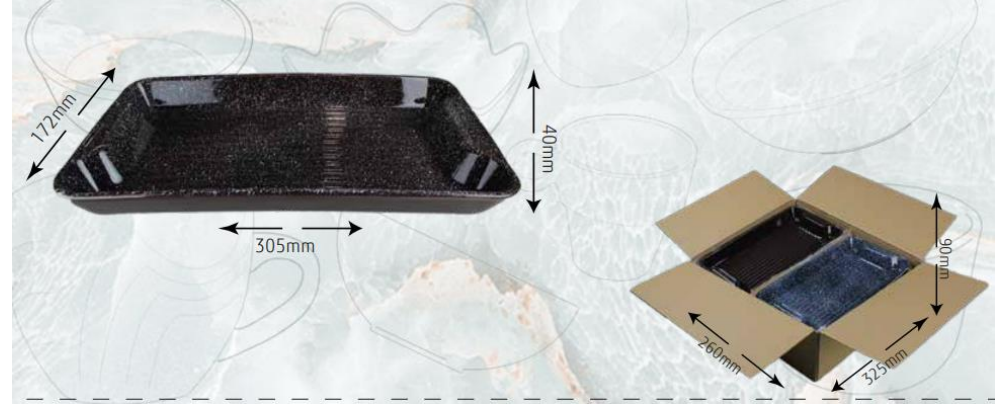

Line Rectangle Ovenplate 30cm

W: 172mm	L: 305mm	H: 40mm	Wt: 820gr	Cc: 700ml

PCS IN A PACK: 12	CBM: 0,00753	BOX WEIGHT: 10kg