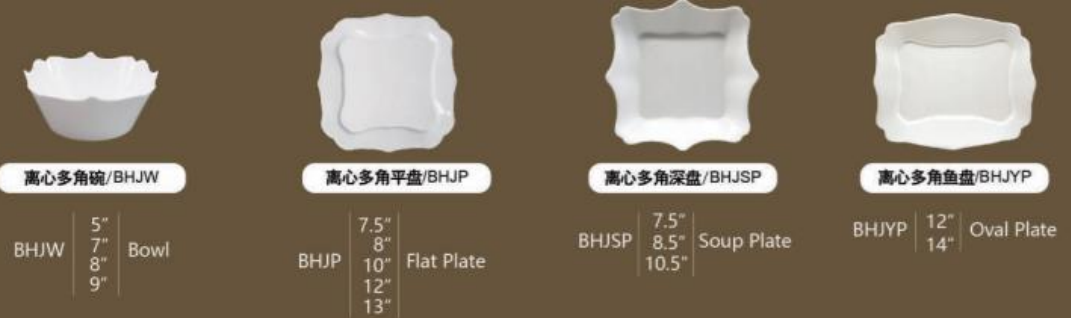

离心元宝碗/LCW

LCW | 6"  
8"  
9"  
10" | Soup Bowl

离心元宝平盘/LCP

LCP | 8.5"  
10.5"  
12" | Flat Plate

离心元宝深盘/LCSP

LCSP | 3.5" | Soup Plate