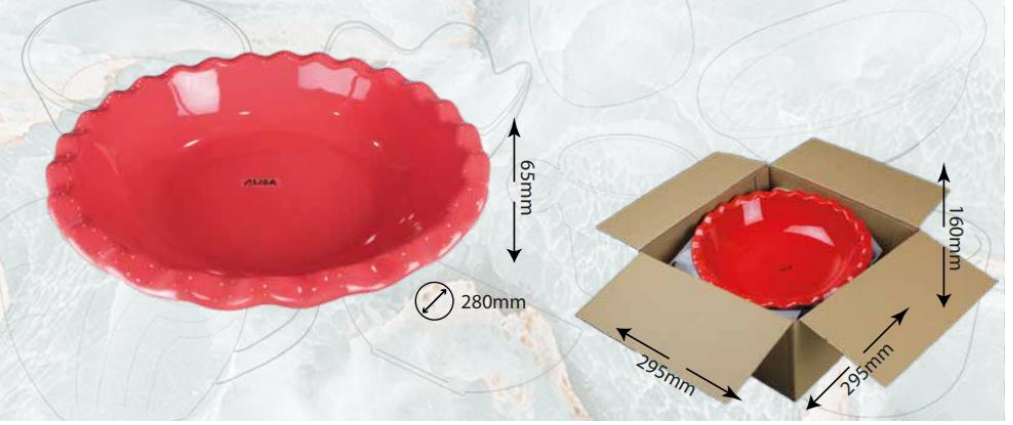

Ocean Bowl 28cm

D: 280mm	Bs D: 165mm	H: 65mm	Wt: 1020gr	Cc: 250ml

PCS IN A PACK: 6	CBM: 0,01392	BOX WEIGHT: 6,4kg