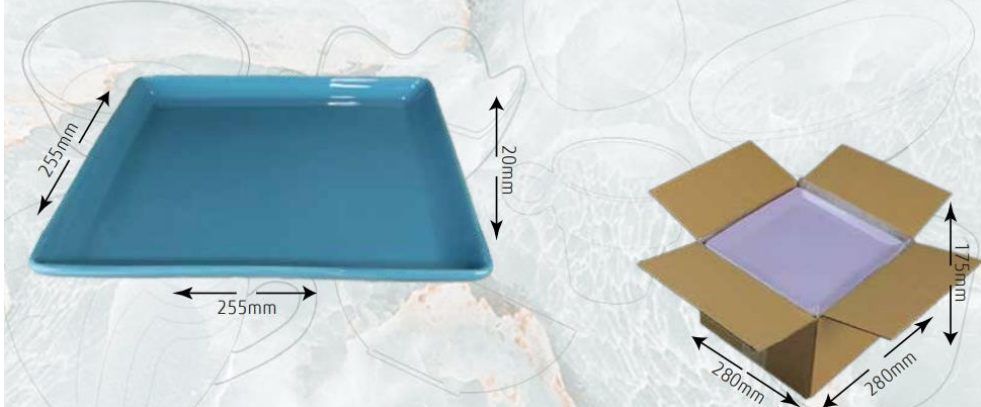

MAYDA Service Plate 25,5cm

W: 255mm	L: 255 mm	H: 20mm	Wt: 840gr	

PCS IN A PACK: 12	CBM: 0,01356	BOX WEIGHT: 10,4kg