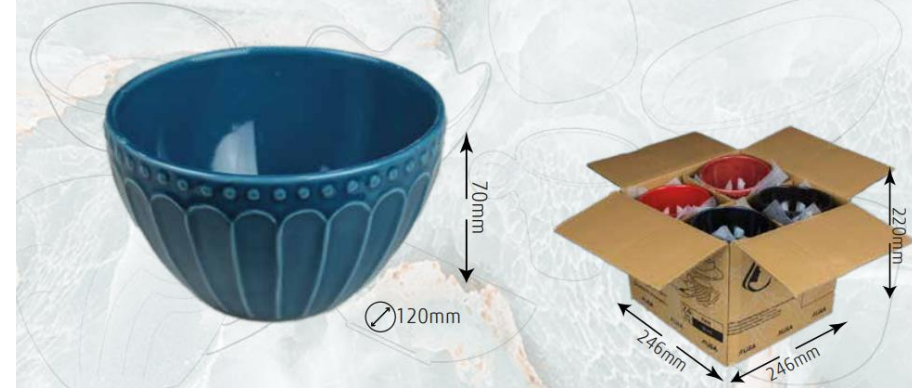

Lyra Bowl 12cm

D: 120mm	Bs D: 60mm	H: 70mm	Wt: 225gr	Cc: 360ml

PCS IN A PACK: 24	CBM: 0,01325	BOX WEIGHT: 5,6kg