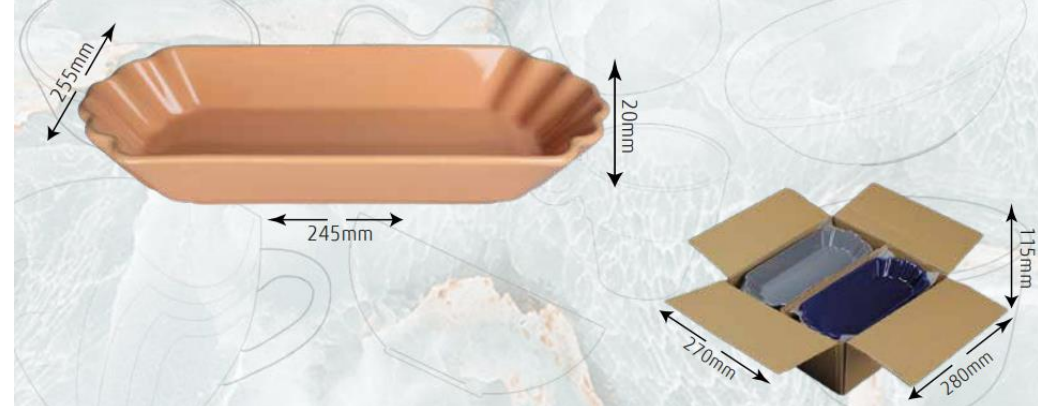

Irmak Presentation Plate 28cm

W: 132mm	L: 276mm	H: 42mm	Wt: 490gr	

PCS IN A PACK: 12	CBM: 0,00862	BOX WEIGHT: 6,2kg