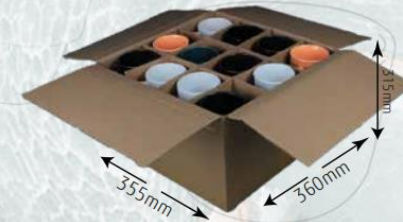

Tuna Mug 10cm

Dia: 80mm	H: 102mm	Wt: 240gr	Cc: 320ml	

PCS IN A PACK: 24	CBM: 0,02724	BOX WEIGHT: 6,1kg