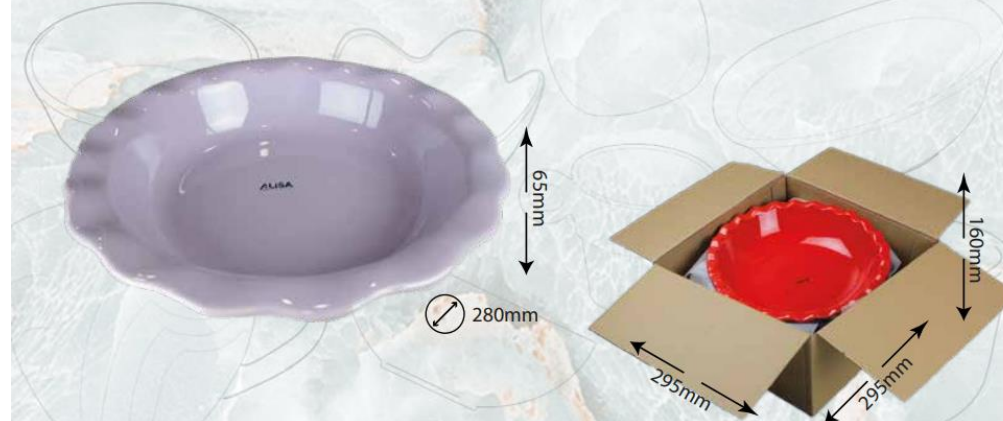

Sea Bowl 28cm

D: 280mm	Bs D: 165mm	H: 65mm	Wt: 1020gr	Cc: 250ml

PCS IN A PACK: 6	CBM: 0,01392	BOX WEIGHT: 6,4kg