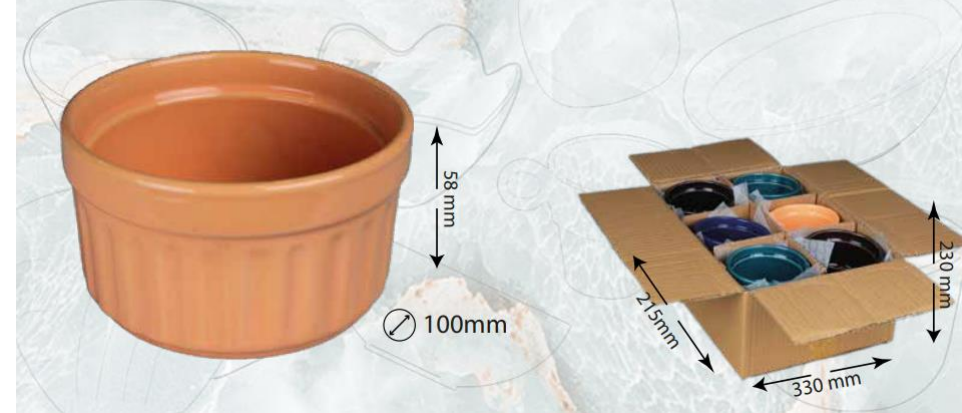

Suffle Bowl 10cm

D: 100mm	Bs D: 82mm	H: 58mm	Wt: 220gr	Cc: 220ml

PCS IN A PACK: 24	CBM: 0,01613	BOX WEIGHT: 5,5Kg