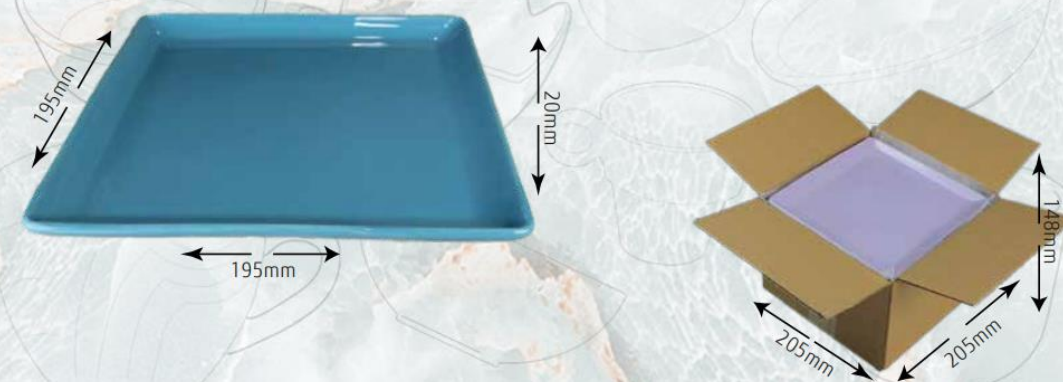

MAYDA Dessert Plate 19,5cm

W: 195mm	L: 195 mm	H: 20mm	Wt: 470gr	

PCS IN A PACK: 12	CBM: 0,00670	BOX WEIGHT: 5,8kg