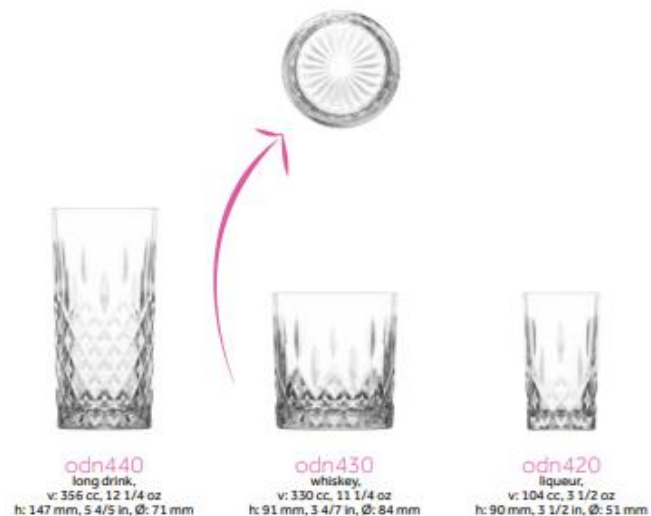

odin

tokyo

BLUE MAGIC

For giving bright blue colors to drinks and cocktails with a natural ingredient, butterfly pea flower tea can be a great choice. This tea is made from the petals of the Clitoria Ternatea plant and changes color based on the pH level of the liquid it's added to. It turns bright blue in neutral solutions but can change to purple and pink when mixed with acidic ingredients like lemon or grapefruit juice.